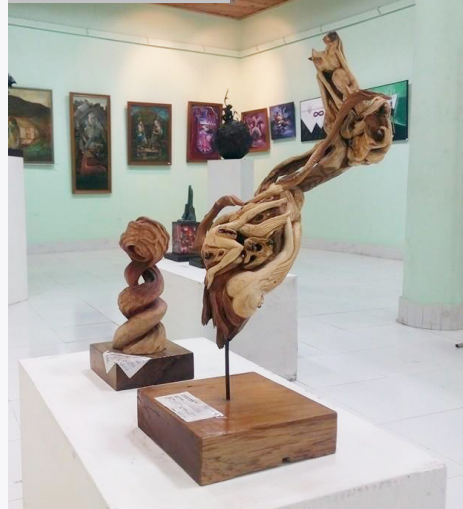

2.

PRODUCT CODE: #HK/1999