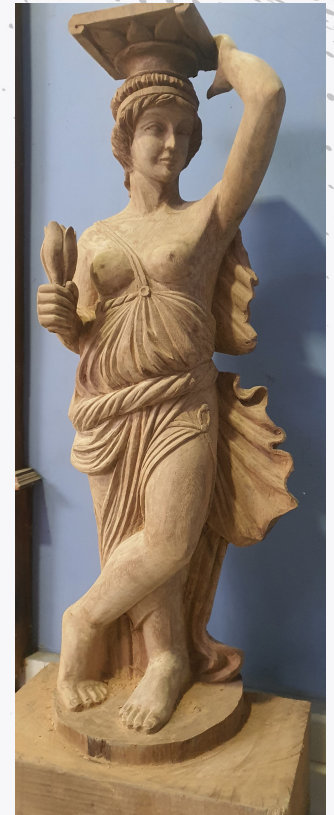

1.

PRODUCT CODE: #HK/2002

FIRE PLACE/HEARTH

Price are different for different designs and size

₹249999