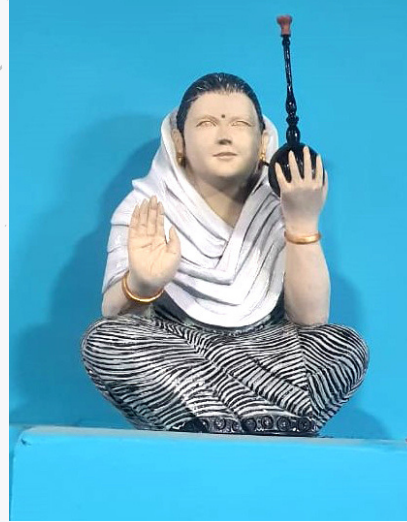

PRODUCT CODE: #HK/1994

1. PRODUCT CODE: #HK/1994
WALL PORTRAIT
Various Design and Size
92 cm length
50 cm breadth
₹17999

3. PRODUCT CODE: #HK/1996
YOGA POSES
22 cm height
12 cm width
₹999

2.

PRODUCT CODE: #HK/1995