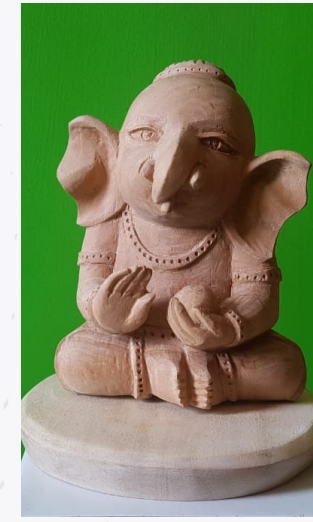

PRODUCT CODE: #HK/1994

1. PRODUCT CODE: #HK/1994
WALL PORTRAIT
Various Design and Size
92 cm length
50 cm breadth
₹17999

3. PRODUCT CODE: #HK/1996
YOGA POSES
22 cm height
12 cm width
₹999

2.

PRODUCT CODE: #HK/1995

4.

PRODUCT CODE: #HK/1997

2. PRODUCT CODE: #HK/1995
EMOINU
22 cm height
15 cm width
₹6999

4. PRODUCT CODE: #HK/1997
LORD GANESHA
22 cm height
15 cm width
7 cm small
₹21999

3.

PRODUCT CODE: #HK/1996

1.

PRODUCT CODE: #HK/1998